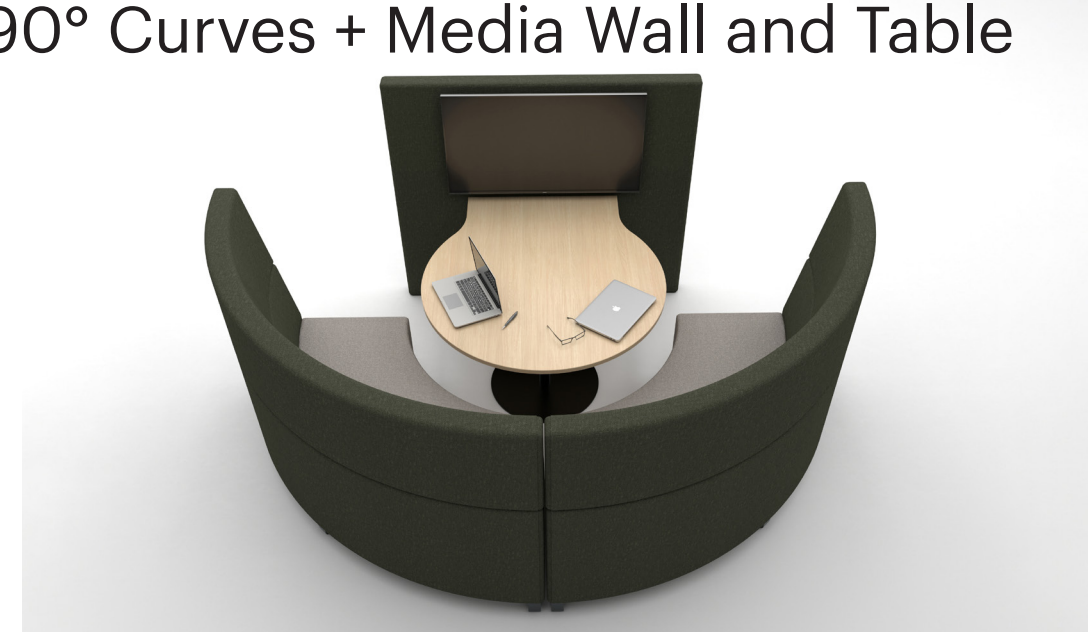

VELA

CrestlineTM

Introducing: Vela.

Maximised Flexibility.

The Vela is ideal for creating a versatile and collaborative atmosphere. It can be arranged in many different ways and is available in straight, curved, or angled units, with three height options.

Large 90° Curves + Media Wall and Table

Straight + Corner Seats

Specifications

Dimensions (mm):

Single Seat – Straight:

700w x 800d x 450/800/1250h

Square Corner Seat:

800w x 800d x 450/800/1250h

2 Seater – Straight:

1400w x 800d x 450/800/1250h

90° Curve – Small:

1485w x 910d x 450/800/1250h

90° Curve – Medium:

1600w x 980d x 450/800/1250h

90° Curve – Large:

2120w x 1040d x 450/800/1250h

60° Curve:

2000w x 1000d x 450/800/1250h

120° Boomerang:

2000w x 1320d x 450/800/1250h

Finishes:

Base: Powder-coated sleigh legs, or plastic bun feet (with lower seat)

Seat: High-density seat foam, fully upholstered