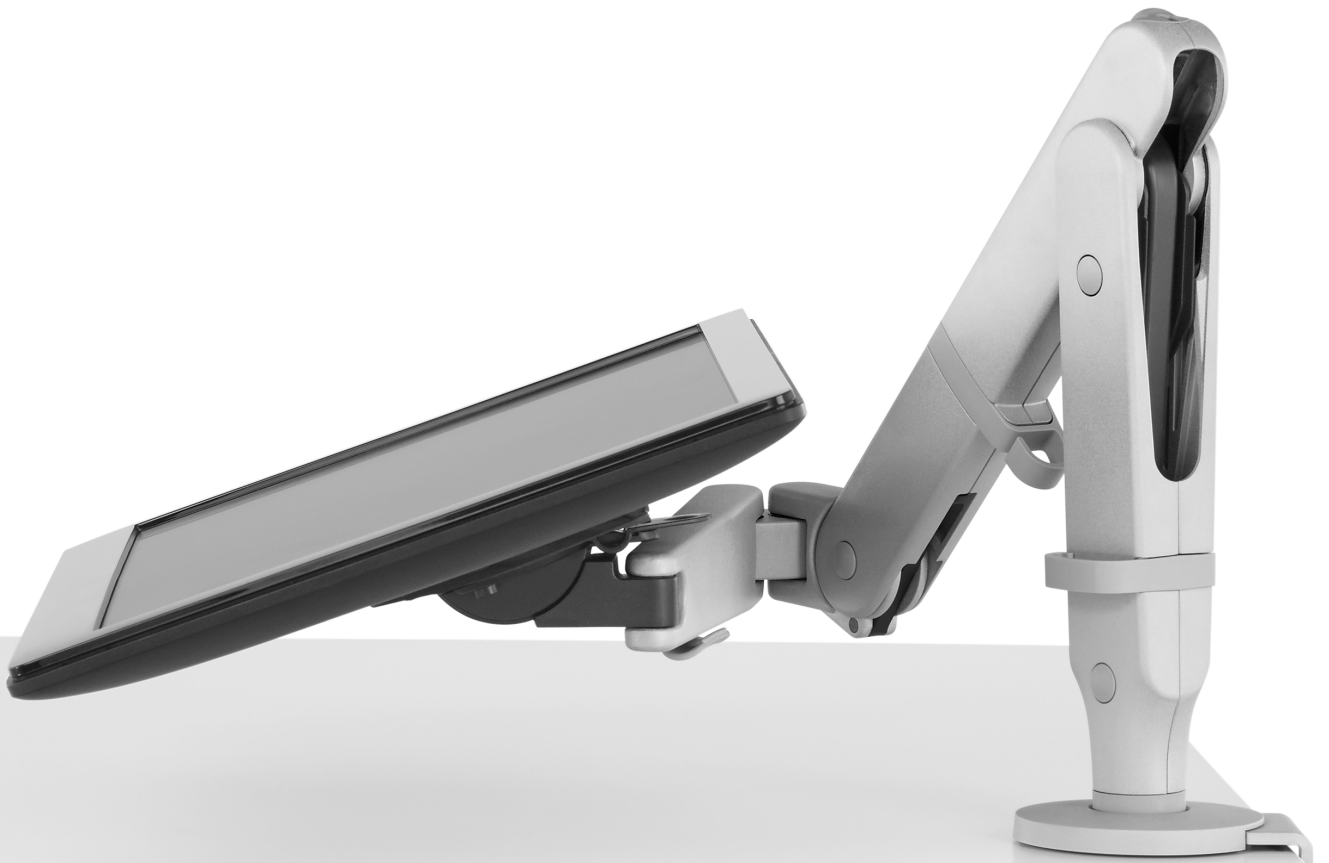

## Easy Support for the Lightest Devices

Ollin can support a range of monitors and laptops weighing up to 20 pounds. You won't need any tools to adjust the arm because it has an integrated thumbwheel adjuster, making it a hassle-free solution for screens of various weights.

Ollin is powered by a technical cord that offers smooth, dynamic movement and makes it possible to support the lightest devices. The weight gauge lets you set the optimal tension to provide stable support.

## Adjustable for Many Needs

With Ollin's wide range of motion—horizontally 26.5 inches and vertically 13.5 inches—you can position your screen at a comfortable spot based on where you're sitting or standing, bringing the monitor to you and not the other way around. Ollin's tilt range, up to 80 degrees rearward and 10 degrees forward, prevents your neck from craning and your shoulders from hunching—creating a healthier posture that can lead to increased productivity. The range of motion and tilt range are also ideal for touch screens and helpful for those with progressive lenses.

## One Arm, Multiple Configurations

Ollin is easy to customize and adapt as work styles shift. You can attach a dual-screen mount to the main arm to enable moving two monitors horizontally and vertically, or tilting in tandem. The dual setup supports monitors up to 27 inches and weighing as much as eight pounds each. Accommodating two monitors with one arm maximizes the work surface and simplifies the equipment needed to create a comfortable visual experience.