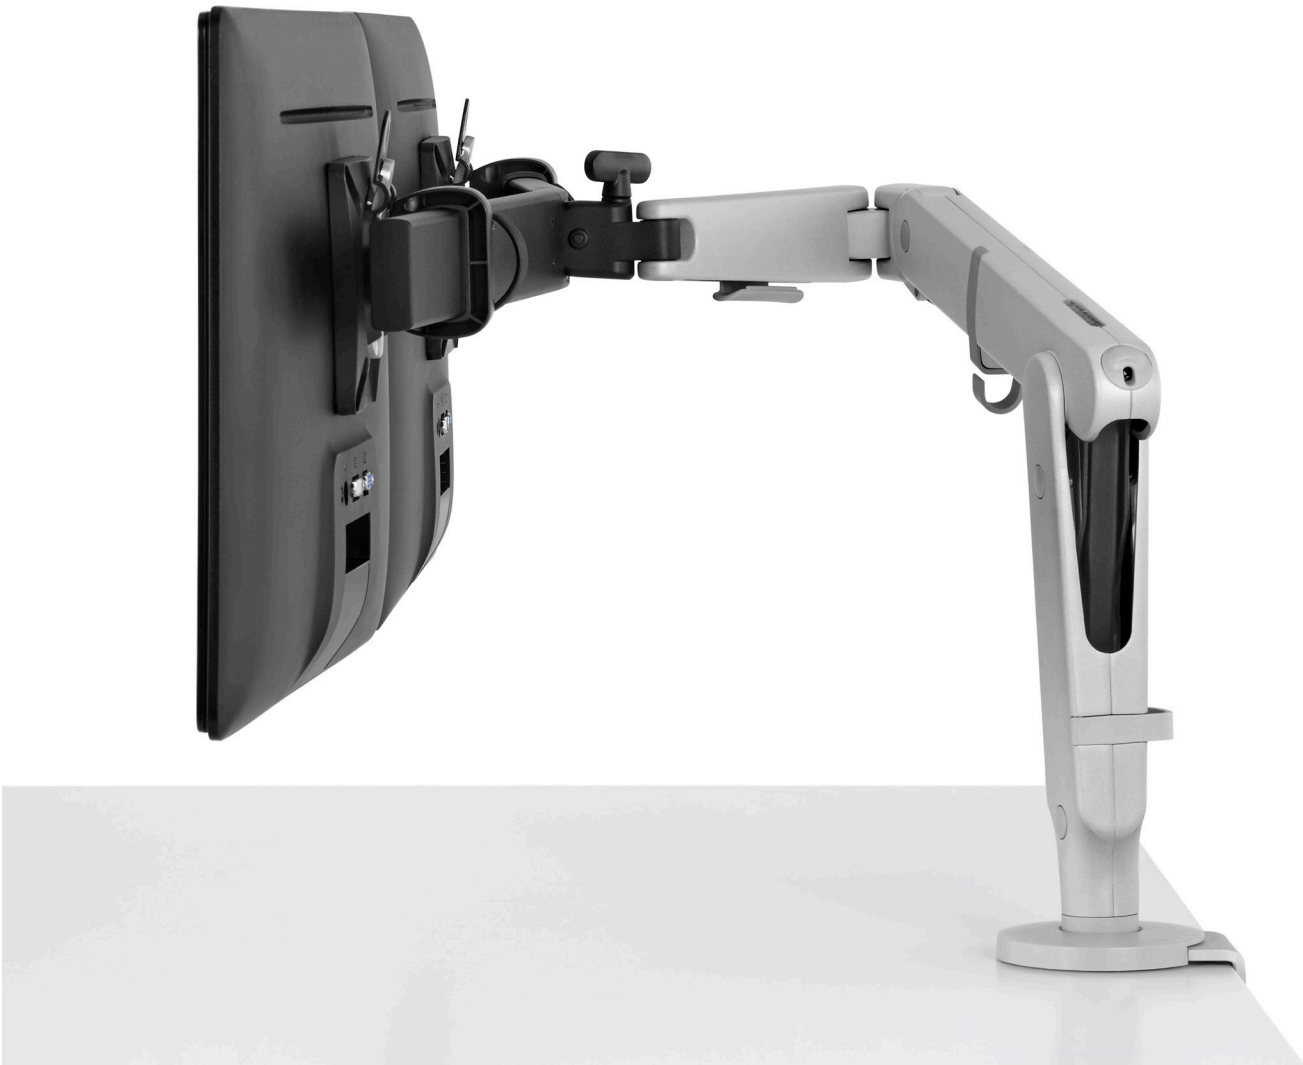

Easy Support for Many Devices

Ollin Monitor Arms

Designed by Colebrook Bosson Saunders

As technology advances, devices become lighter and more compact. With the Ollin Monitor Arm, you can support a range of monitors and laptops of various weights. The arm has a wide range of motion,

allowing you to position screens wherever makes you most comfortable, encouraging a healthier posture whether you're sitting or standing.

Crestline™