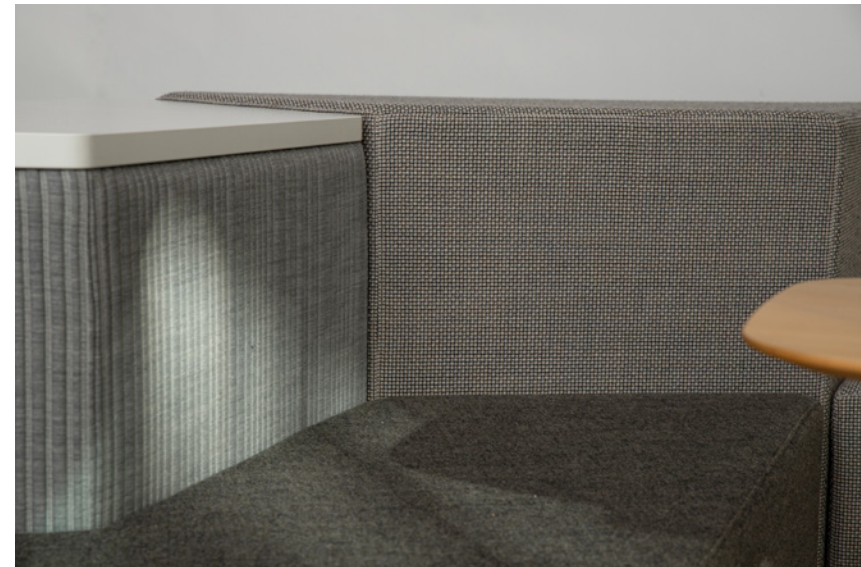

## Hex; Flexibility Defined.

**Designer: Crestline DesignWorks**

Hex is designed with flexibility in mind – A contemporary and modular ottoman and table collection with a huge range of layout possibilities. Designed for collaborative and activity-based interiors.

Designed and made in NZ.

An original design from Crestline, the modular Hex Ottomans and tables offer wide flexibility and re-configurability for breakout or collaborative working styles.

# Specifications

**Dimensions (mm):**

*Corner Ottoman, Low:* 1000 x 1000 x 433d x 450h

*Corner Ottoman, High:* 1000 x 1000 x 433d x 750h

*Corner Table, Low:* 1000 x 1000 x 433d x 450h

*Corner Table, High:* 1000 x 1000 x 433d x 750h