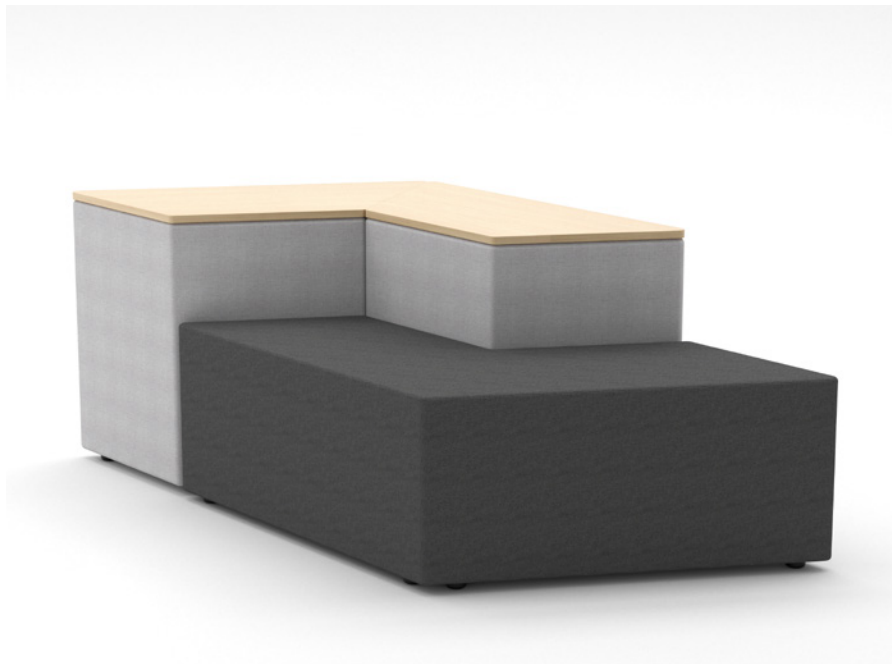

# HEX

Crestline<sup>®</sup>

## Hex; Flexibility Defined.

**Designer: Crestline DesignWorks**

Hex is designed with flexibility in mind – A contemporary and modular ottoman and table collection with a huge range of layout possibilities. Designed for collaborative and activity-based interiors.

Designed and made in NZ.

An original design from Crestline, the modular Hex Ottomans and tables offer wide flexibility and re-configurability for breakout or collaborative working styles.

# Specifications

**Dimensions (mm):**

*Corner Ottoman, Low:* 1000 x 1000 x 433d x 450h

*Corner Ottoman, High:* 1000 x 1000 x 433d x 750h

*Corner Table, Low:* 1000 x 1000 x 433d x 450h

*Corner Table, High:* 1000 x 1000 x 433d x 750h